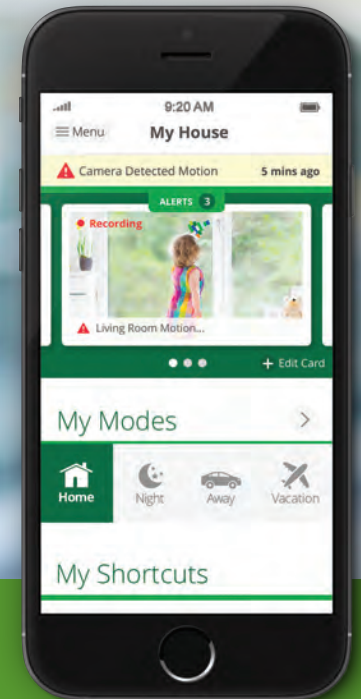

Contact us toll free U.S. + 1-866-966-2272
or visit our site at getvera.com | info@getvera.com